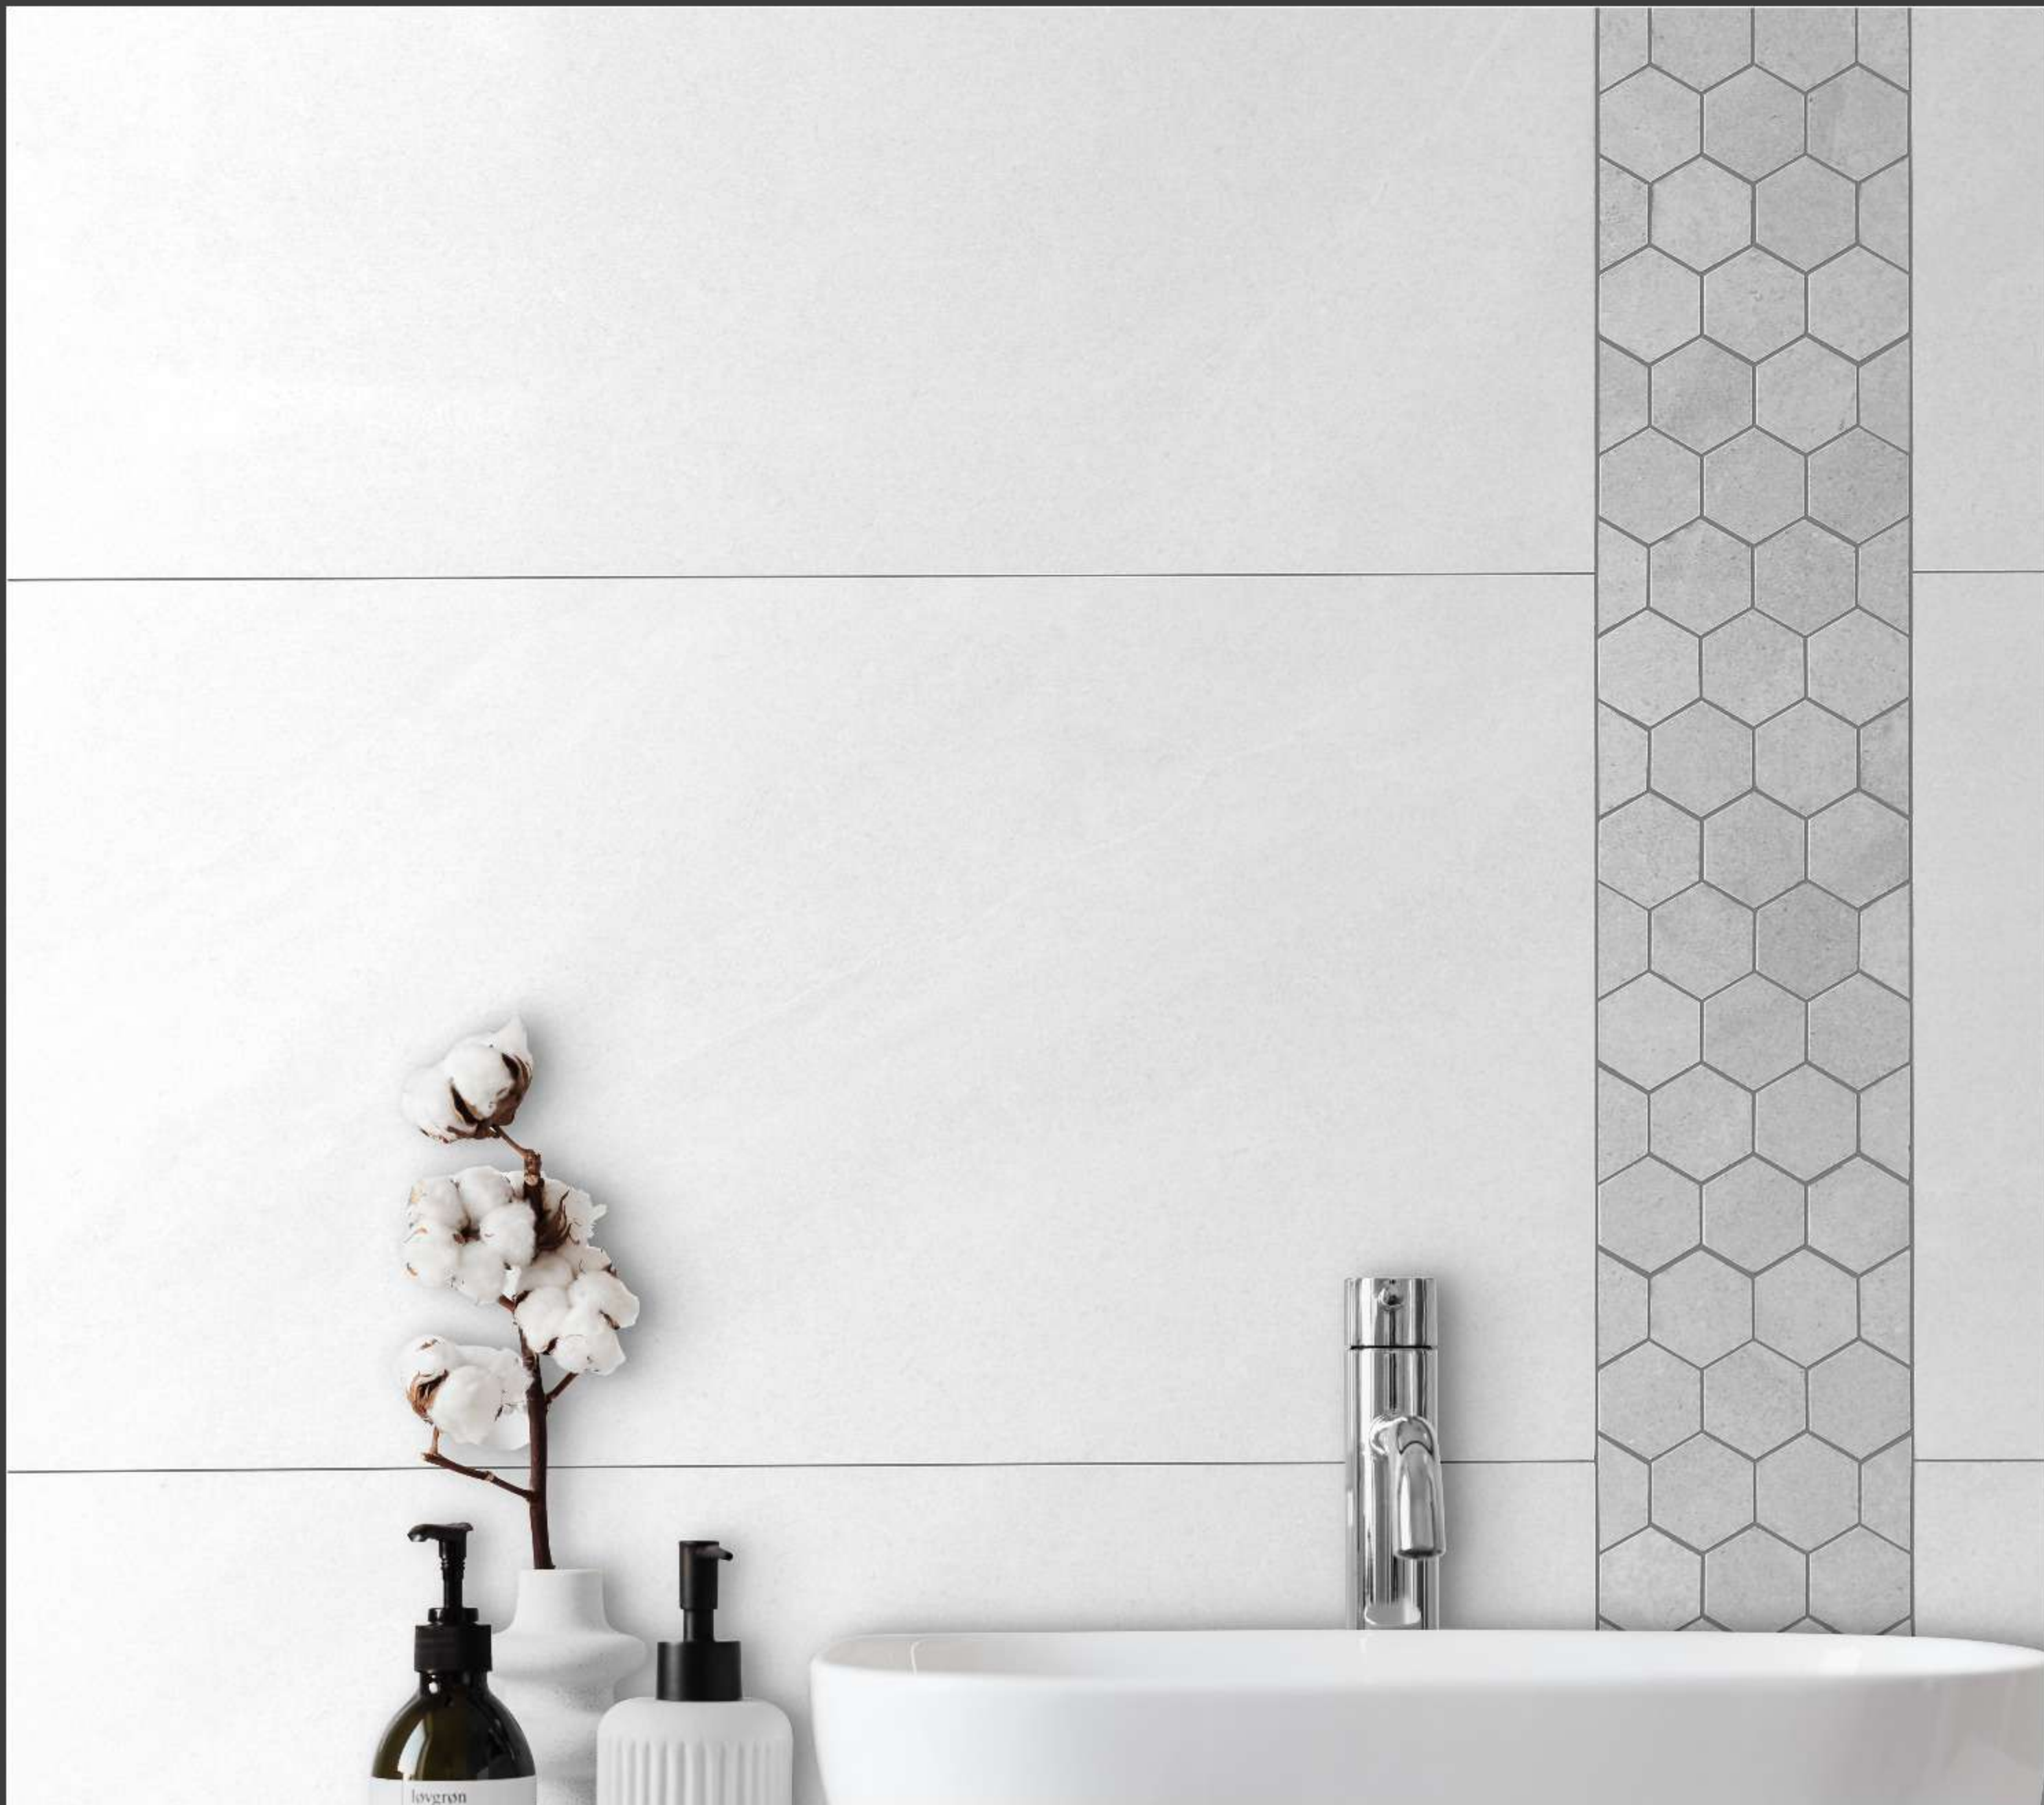

GALAXY

GALAXY

60x120 / 24x48"
60x60 / 24x24"

MONOPOLE
CERÁMICA

GALAXY

**Porcelain Tiles
Lappato
Rectified**

GALAXY

NATURAL
ELEGANCE

GALAXY WHITE

60x120 / 24x48"

60x60 / 24x24"

GALAXY GREY

60x120 / 24x48"

60x60 / 24x24"

GALAXY GRAPHITE

60x120 / 24x48"

60x60 / 24x24"

GALAXY SAND

60x120 / 24x48"

60x60 / 24x24"

Galaxy White

60x120 / 24x48"

60x60 / 24x24"

Mosaic Galaxy White
24,5x21,7 / 9,6x8,5"